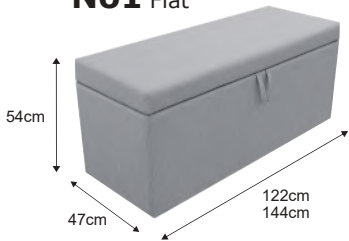

STORAGE BOX

No1 Flat

No2 3 buttons

No3 Diamonds

No4 Line

No5 Diamonds with 16pcs buttons

No6 16pcs buttons

Olesa 74

Olesa 7

Olesa 77

Olesa 80

Monolith 84

Monolith 92

Monolith 77

CORAL
SIZES: 45x120x53

KD
40x120x42