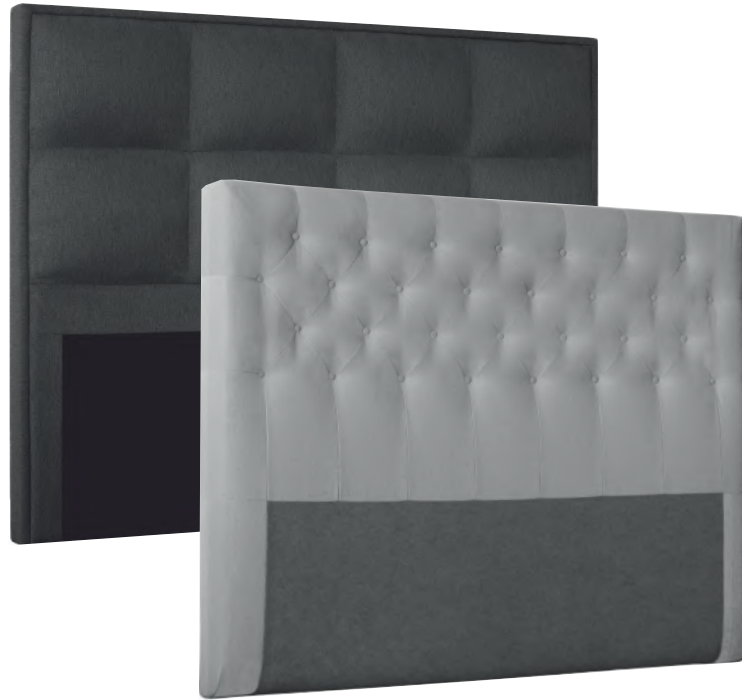

HEADBOARD

SIESTA LYX

HEADBOARD: 130 cm with buttons
height 5 cm thickness,

SIZES: 120/140/160/180 cm.

IMPERIA

HEADBOARD: 140 cm , widest part 33cm
height , 8 cm thickness,
SIZES: 142/162/182/212 cm.

NICE DE LUX

HEADBOARD

AMBER

HEADBOARD: 130 cm height , 8 cm thickness, support legs.
SIZES: 150/170/190 cm.

CORAL

HEADBOARD: 120 cm height , 11 cm thickness, tufted, adjustable legs.
SIZES: 140/160/180 cm.

MAGNUM

HEADBOARD: 115 cm height , 7 cm thickness, not quilted pillows are not included support legs.
SIZES: 90/120/140/160/180 cm.

CHICAGO

HEADBOARD: 140 cm height 10 cm thickness,
SIZES: 160/180/210 cm.

PAULA

HEADBOARD: 120 cm height 11 cm thickness, support legs.
SIZES: 160/180 cm.

HEADBOARD

No6

HEADBOARD: 143 cm
height 11 cm thickness
support legs.
SIZES: 140/160/180 cm.

No5

HEADBOARD: 120 cm
height 13 cm thickness
support legs.
SIZES: 140/160/180 cm.

No4

HEADBOARD: 132 cm
height 13 cm thickness
support legs.
SIZES: 137/157/177/197 cm.

No3

HEADBOARD: 131 cm
height 9 cm thickness
support legs.
SIZES: 120/140/160/180 cm.