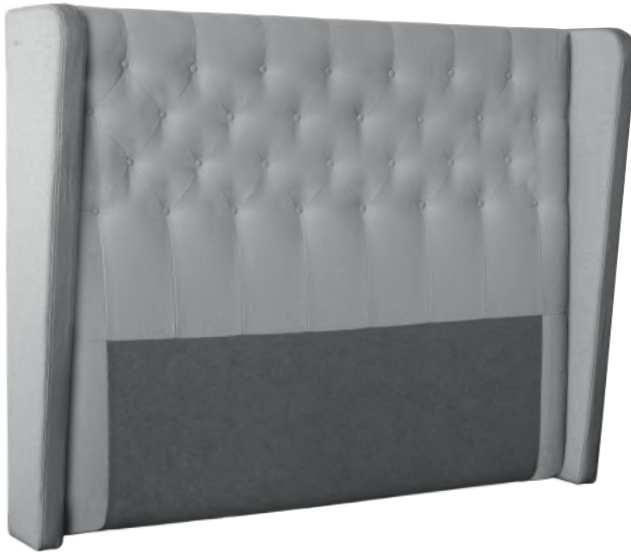

HEADBOARD

SIESTA LYX

HEADBOARD: 130 cm with buttons
height 5 cm thickness,

SIZES: 120/140/160/180 cm.

IMPERIA

HEADBOARD: 140 cm , widest part 33cm
height , 8 cm thickness,
SIZES: 142/162/182/212 cm.

NICE DE LUX

HEADBOARD

AMBER

HEADBOARD: 130 cm height , 8 cm thickness, support legs.
SIZES: 150/170/190 cm.

CORAL

HEADBOARD: 120 cm height , 11 cm thickness, tufted, adjustable legs.
SIZES: 140/160/180 cm.

MAGNUM

HEADBOARD: 115 cm height , 7 cm thickness, not quilted pillows are not included support legs.
SIZES: 90/120/140/160/180 cm.

CHICAGO

HEADBOARD: 140 cm height 10 cm thickness,
SIZES: 160/180/210 cm.

PAULA

HEADBOARD: 120 cm height 11 cm thickness, support legs.
SIZES: 160/180 cm.

HEADBOARD

No6

HEADBOARD: 143 cm
height 11 cm thickness
support legs.
SIZES: 140/160/180 cm.

No5

HEADBOARD: 120 cm
height 13 cm thickness
support legs.
SIZES: 140/160/180 cm.

No4

HEADBOARD: 132 cm
height 13 cm thickness
support legs.
SIZES: 137/157/177/197 cm.

No3

HEADBOARD: 131 cm
height 9 cm thickness
support legs.
SIZES: 120/140/160/180 cm.